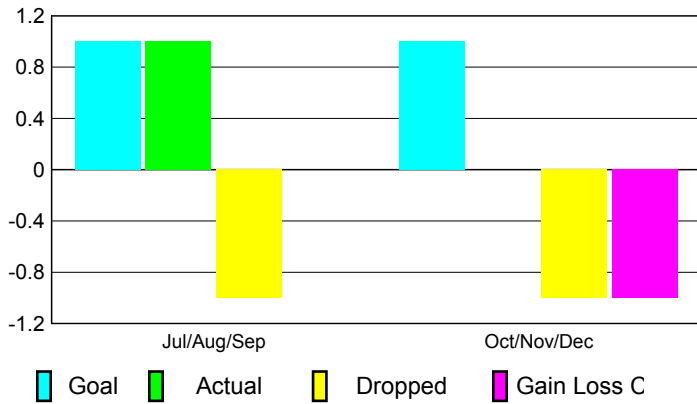

2010-2011 GMT Reports for District (or Undistricted) **District 7 O**

GMT: JOHN 'JACK' R FERGUSON

Location: ARKANSAS

GMT CA: 1

CLUBS

Club Results
2010-2011

Clubs
2009-2010

Month	New Club Goal	Actual New Clubs	Actual Dropped Clubs	Gain/Loss of Clubs	Gain/Loss of Clubs
Jul/Aug/Sep	1	1	-1	0	0
Oct/Nov/Dec	1	0	-1	-1	0
Totals	2	1	-2	-1	0

Club Results 2010-2011

Goal, New, Dropped, Gain/Loss

Comparison of Club Gain/Loss

Current Year Compared to the Previous Year

YTD Status Quo Clubs 2010-2011

Status Quo Clubs Compared to Status Quo Members

MEMBERSHIP

Membership Results
2010-2011

Membership
2009-2010

Month	Net Memb Goal	Actual New Memb	Actual Dropped Memb	Gain/Loss of Memb	Gain/Loss of Memb
Jul/Aug/Sep	27	44	-59	-15	-15
Oct/Nov/Dec	27	16	-27	-11	3
Totals	54	60	-86	-26	-12