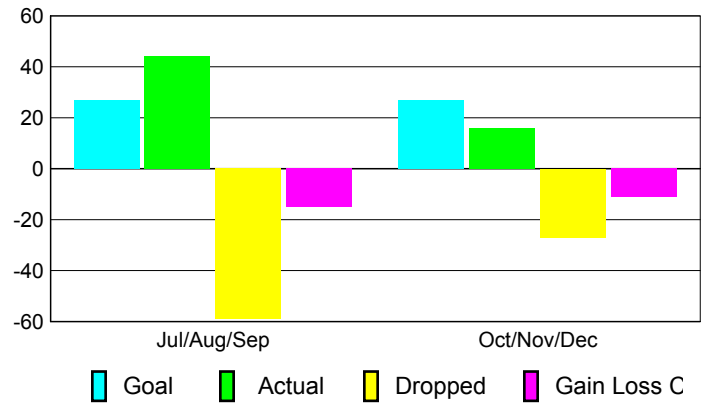

Membership Results 2010-2011

Goal, New, Dropped, Gain/Loss